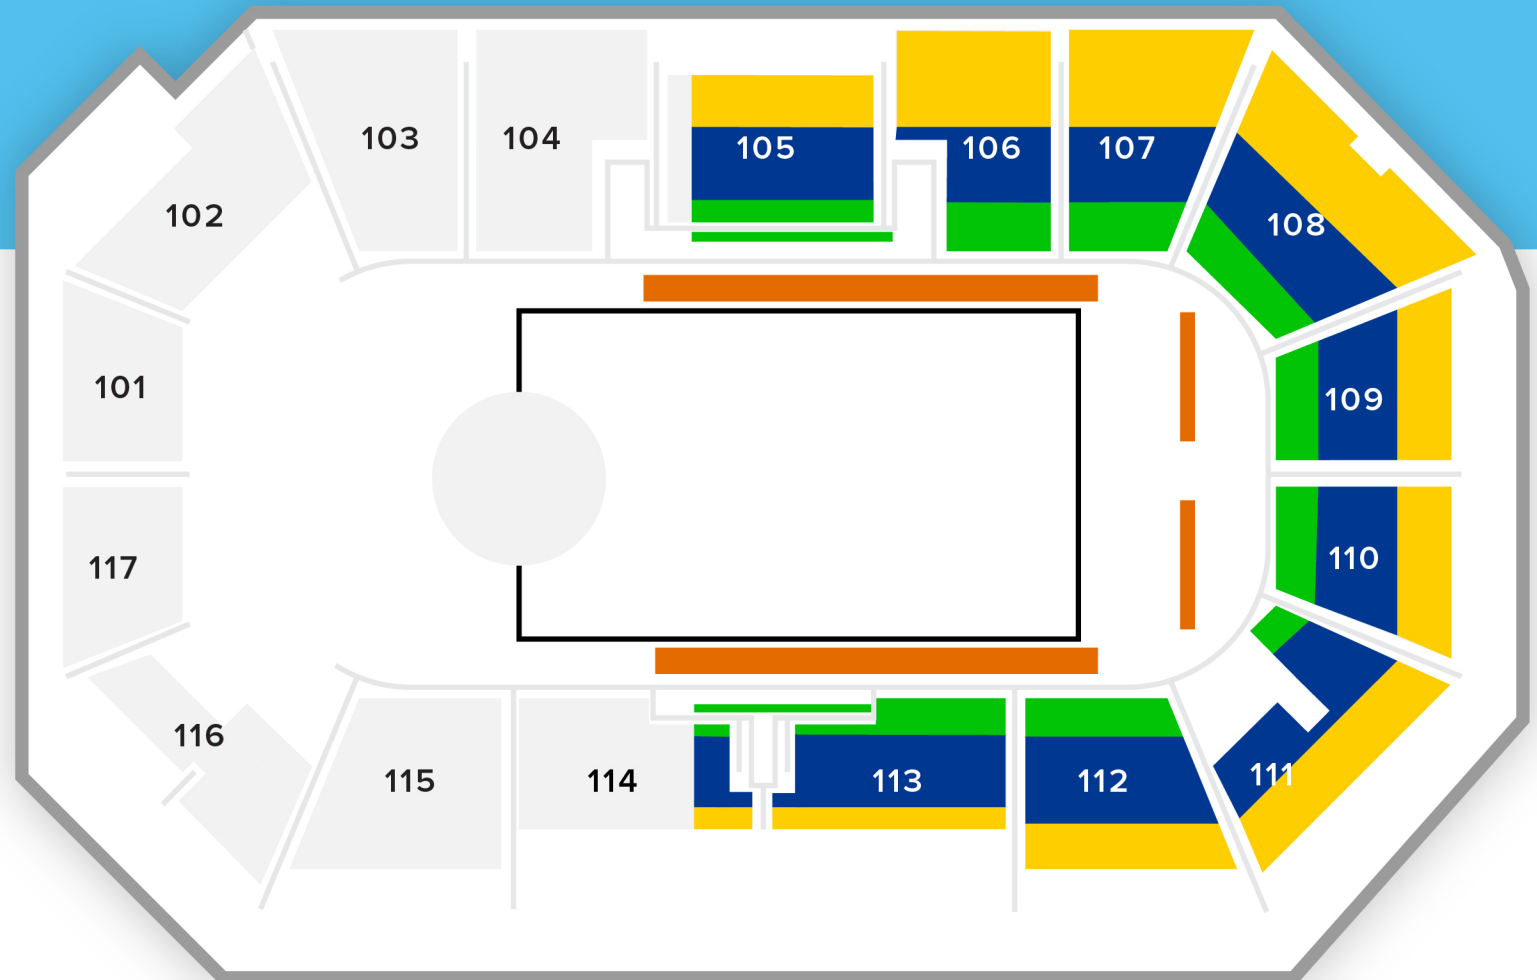

# INTO THE MAGIC MARCH 13-16, 2025 XTREAM ARENA

## GROUP EXPERIENCES TICKET PRICES

11:00 am & 3:00 pm Shows	7:00 pm Shows
\$70 	\$70 
\$50 	\$50 
\$35 	\$33 
\$25 	\$23 

\*Plus applicable charges

For group tickets contact Rori Carlo at [Rori.Carlo@oakviewgroup.com](mailto:Rori.Carlo@oakviewgroup.com)  
For Club and Suite information contact Josh Kleinmeyer at [JKleinmeyer@oakviewgroup.com](mailto:JKleinmeyer@oakviewgroup.com)